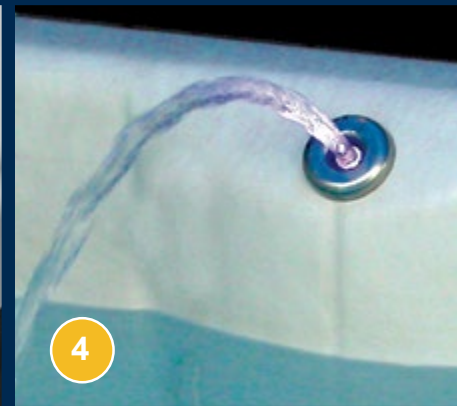

Model shown in Sterling Silver

SL525L

(Lounger Equipped)

Size: 60" x 83" x 33.5"
Jets: 25 Stainless & Gray
Seats: 3 adults
Gallons: 225
Dry Weight: 475 lbs.
Filled Weight: 2275 lbs.

shorelinespa.com

1 Digital Controls
On Demand Hydrotherapy

3 Air & Water Diverters
User Friendly Design Allows
User to Adjust the Amount
of Air and Water Pressure

5 Underwater LED Lighting

2 Adjustable
Stainless Steel Jets

Design may vary by model

4 Fountain Jets

6 Maintenance Free Skirting

Standard Features		Optional Features
25 - 4 Swirl Stainless Steel Jets Gecko™ XE Class Pack 220V / 60A Digital Topside Control One 56 F 7.0 bhp Pump	4 kW Heater Icynene™ Foam Insulation Maint. Free Skirting ABS Bottom-Wrap Plasma Ozone Water Treatment	LED Lighting 50 ft² Filtration Laminar Fountain Jets Padded Headrests VGB Compliant Intake
		<ul style="list-style-type: none"> • (CIRC) Circulation Pump • (IT) in.Touch • (CL) in.Clear Sanitation System Additional charges apply