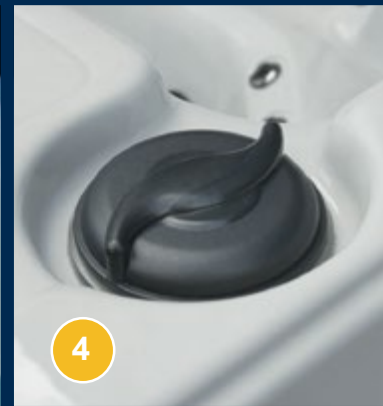

Stereo model shown in Sterling Silver

SL753L

(Lounger Equipped)

Size: 82" x 82" x 39"
Jets: 53 Stainless & Gray
Seats: 6 adults
Gallons: 350
Dry Weight: 800 lbs.
Filled Weight: 3600 lbs.

shorelinespa.com

- 1** Digital Controls
On Demand Hydrotherapy
- 2** Adjustable
Stainless Steel Jets
Jet types may vary by model
- 3** Fountain Jets
- 4** Air & Water Diverters
User Friendly Design Allows
User to Adjust the Amount
of Air and Water Pressure
- 5** Maintenance Free Skirting
- 6** Optional Stereo System
Bluetooth™ / FM Audio with
Docking Station and Marine
Grade Speakers

Standard Features		Optional Features
53 - 4 Swirl Stainless Steel Jets Gecko™ XE Class Pack 220V / 60A Digital Topside Control Two 56 F 7.0 bhp Pumps	4 kW Heater Icynene™ Foam Insulation Maint. Free Skirting ABS Bottom-Wrap Plasma Ozone Water Treatment	LED Lighting 100 ft ³ Filtration Laminar Fountain Jets Padded Headrests VGB Compliant Intake
		<ul style="list-style-type: none"> • (CIRC) Circulation Pump • Stereo System • <i>Waterproof Remote & Subwoofer</i> • (IT) in.Touch • (CL) in.Clear Sanitation System <p>Additional charges apply</p>