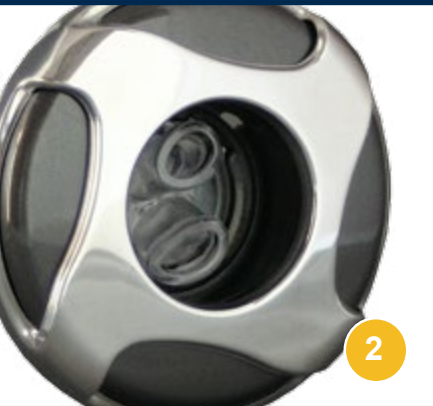

Stereo model shown in Sterling Silver

SL753L

(Lounger Equipped)

Size: 82" x 82" x 39"
Jets: 53 Stainless & Gray
Seats: 6 adults
Gallons: 350
Dry Weight: 800 lbs.
Filled Weight: 3600 lbs.

shorelinespa.com

- 1** Digital Controls
On Demand Hydrotherapy
- 2** Adjustable
Stainless Steel Jets
Jet types may vary by model
- 3** Fountain Jets
- 4** Air & Water Diverters
User Friendly Design Allows
User to Adjust the Amount
of Air and Water Pressure
- 5** Maintenance Free Skirting
- 6** Optional Stereo System
Bluetooth™ / FM Audio with
Docking Station and Marine
Grade Speakers

Standard Features		Optional Features
53 - 4 Swirl Stainless Steel Jets Gecko™ XE Class Pack 220V / 60A Digital Topside Control Two 56 F 7.0 bhp Pumps	4 kW Heater Icynene™ Foam Insulation Maint. Free Skirting ABS Bottom-Wrap Plasma Ozone Water Treatment	LED Lighting 100 ft ³ Filtration Laminar Fountain Jets Padded Headrests VGB Compliant Intake
		<ul style="list-style-type: none"> • (CIRC) Circulation Pump • Stereo System • <i>Waterproof Remote & Subwoofer</i> • (IT) in.Touch • (CL) in.Clear Sanitation System <p>Additional charges apply</p>