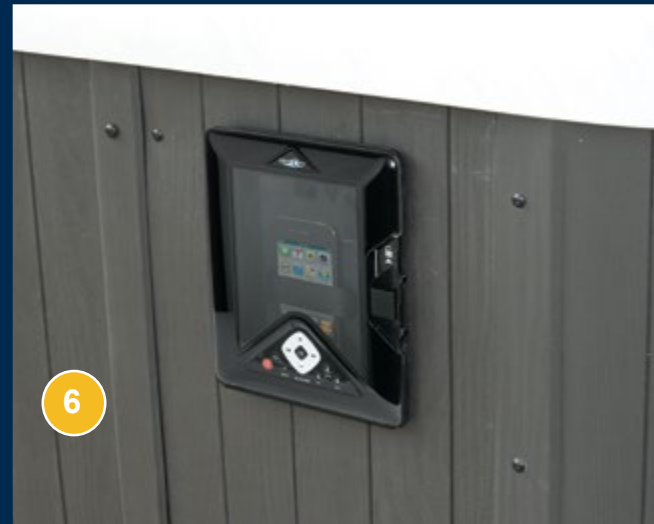

Stereo model shown in Sterling Silver

SL753L

(Lounger Equipped)

Size: 82" x 82" x 39"
Jets: 53 Stainless & Gray
Seats: 6 adults
Gallons: 350
Dry Weight: 800 lbs.
Filled Weight: 3600 lbs.

shorelinespa.com

- 1** Digital Controls
On Demand Hydrotherapy
- 2** Adjustable
Stainless Steel Jets
Jet types may vary by model
- 3** Fountain Jets
- 4** Air & Water Diverters
User Friendly Design Allows
User to Adjust the Amount
of Air and Water Pressure
- 5** Maintenance Free Skirting
- 6** Optional Stereo System
Bluetooth™ / FM Audio with
Docking Station and Marine
Grade Speakers

Standard Features		Optional Features
53 - 4 Swirl Stainless Steel Jets Gecko™ XE Class Pack 220V / 60A Digital Topside Control Two 56 F 7.0 bhp Pumps	4 kW Heater Icynene™ Foam Insulation Maint. Free Skirting ABS Bottom-Wrap Plasma Ozone Water Treatment	LED Lighting 100 ft ³ Filtration Laminar Fountain Jets Padded Headrests VGB Compliant Intake
		<ul style="list-style-type: none"> • (CIRC) Circulation Pump • Stereo System • <i>Waterproof Remote & Subwoofer</i> • (IT) in.Touch • (CL) in.Clear Sanitation System <p>Additional charges apply</p>