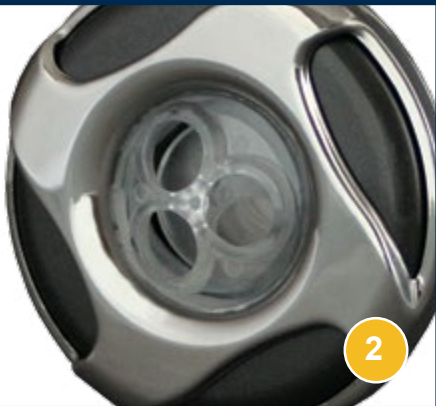

Stereo model shown in Sterling Silver

# SL863L

(Lounger Equipped)

**Size:** 91" x 91" x 39"  
**Jets:** 63 Stainless & Gray  
**Seats:** 6 adults  
**Gallons:** 450  
**Dry Weight:** 900 lbs.  
**Filled Weight:** 4500 lbs.

shorelinespa.com

- 1** Digital Controls  
On Demand Hydrotherapy
- 2** Adjustable  
Stainless Steel Jets  
*Jet types may vary by model*
- 3** Fountain Jets
- 4** Air & Water Diverters  
User Friendly Design Allows  
User to Adjust the Amount  
of Air and Water Pressure
- 5** Optional Stereo System  
Bluetooth™ / FM Audio with  
Docking Station and Marine  
Grade Speakers
- 6** Maintenance Free Skirting

Standard Features		Optional Features
63 - 4 Swirl Stainless Steel Jets Gecko™ XE Class Pack 220V / 60A Digital Topside Control Two 56 F 7.0 bhp Pumps	4 kW Heater Icynene™ Foam Insulation Maint. Free Skirting ABS Bottom-Wrap Plasma Ozone Water Treatment	LED Lighting 100 ft <sup>3</sup> Filtration Laminar Fountain Jets Padded Headrests VGB Compliant Intake
		<ul style="list-style-type: none"> <li>• (CIRC) Circulation Pump</li> <li>• Stereo System</li> <li>• <i>Waterproof Remote &amp; Subwoofer</i></li> <li>• (IT) in.Touch</li> <li>• (CL) in.Clear Sanitation System</li> </ul> <p><b>Additional charges apply</b></p>