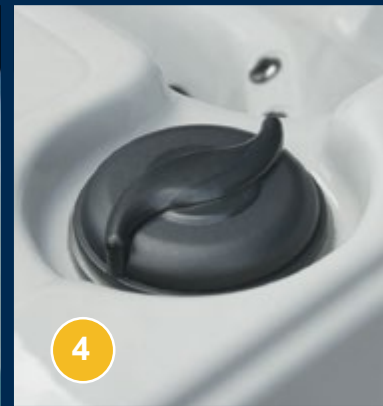

# SL863L

(Lounger Equipped)

**Size:** 91" x 91" x 39"  
**Jets:** 63 Stainless & Gray  
**Seats:** 6 adults  
**Gallons:** 450  
**Dry Weight:** 900 lbs.  
**Filled Weight:** 4500 lbs.

shorelinespa.com

- 1** Digital Controls  
On Demand Hydrotherapy
- 2** Adjustable  
Stainless Steel Jets  
*Jet types may vary by model*
- 3** Fountain Jets
- 4** Air & Water Diverters  
User Friendly Design Allows  
User to Adjust the Amount  
of Air and Water Pressure
- 5** Optional Stereo System  
Bluetooth™ / FM Audio with  
Docking Station and Marine  
Grade Speakers
- 6** Maintenance Free Skirting

Standard Features		Optional Features
63 - 4 Swirl Stainless Steel Jets Gecko™ XE Class Pack 220V / 60A Digital Topside Control Two 56 F 7.0 bhp Pumps	4 kW Heater Icynene™ Foam Insulation Maint. Free Skirting ABS Bottom-Wrap Plasma Ozone Water Treatment	LED Lighting 100 ft <sup>3</sup> Filtration Laminar Fountain Jets Padded Headrests VGB Compliant Intake
		<ul style="list-style-type: none"> <li>• (CIRC) Circulation Pump</li> <li>• Stereo System</li> <li>• <i>Waterproof Remote &amp; Subwoofer</i></li> <li>• (IT) in.Touch</li> <li>• (CL) in.Clear Sanitation System</li> </ul> <p><b>Additional charges apply</b></p>

Brown Wicker

Brown Wicker

Canyon Gray Stone

Canyon Gray Stone

Sierra Brown Stone

Please note: wicker and stone up-charges apply. Not available on the SL525L, SL625L OR SL635L

The manufacturer reserves the right to change product selections and/or make product modifications.