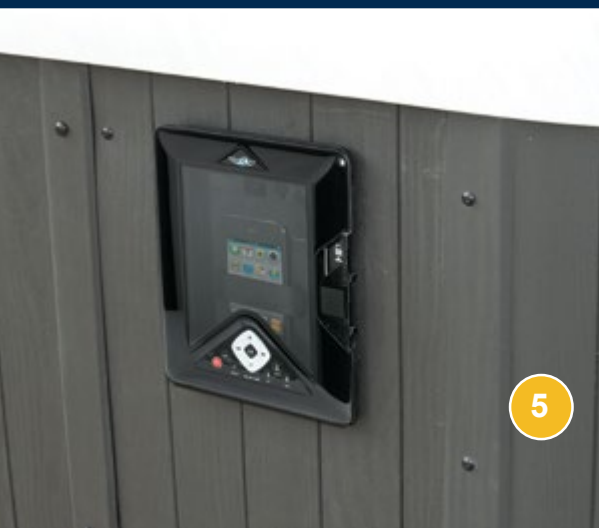

# SL863L

(Lounger Equipped)

**Size:** 91" x 91" x 39"  
**Jets:** 63 Stainless & Gray  
**Seats:** 6 adults  
**Gallons:** 450  
**Dry Weight:** 900 lbs.  
**Filled Weight:** 4500 lbs.

shorelinespa.com

- 1** Digital Controls  
On Demand Hydrotherapy
- 2** Adjustable  
Stainless Steel Jets  
*Jet types may vary by model*
- 3** Fountain Jets
- 4** Air & Water Diverters  
User Friendly Design Allows  
User to Adjust the Amount  
of Air and Water Pressure
- 5** Optional Stereo System  
Bluetooth™ / FM Audio with  
Docking Station and Marine  
Grade Speakers
- 6** Maintenance Free Skirting